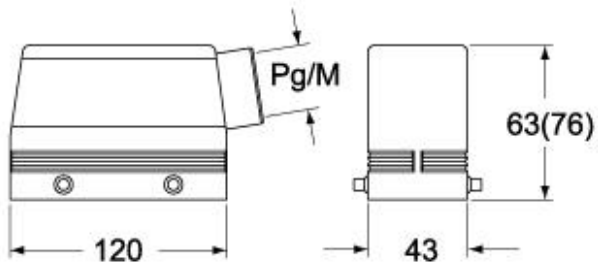

Part number

MAVS 24.32

Catalogue drawings

CHOS (CAOS) - MHOS (MAOS)